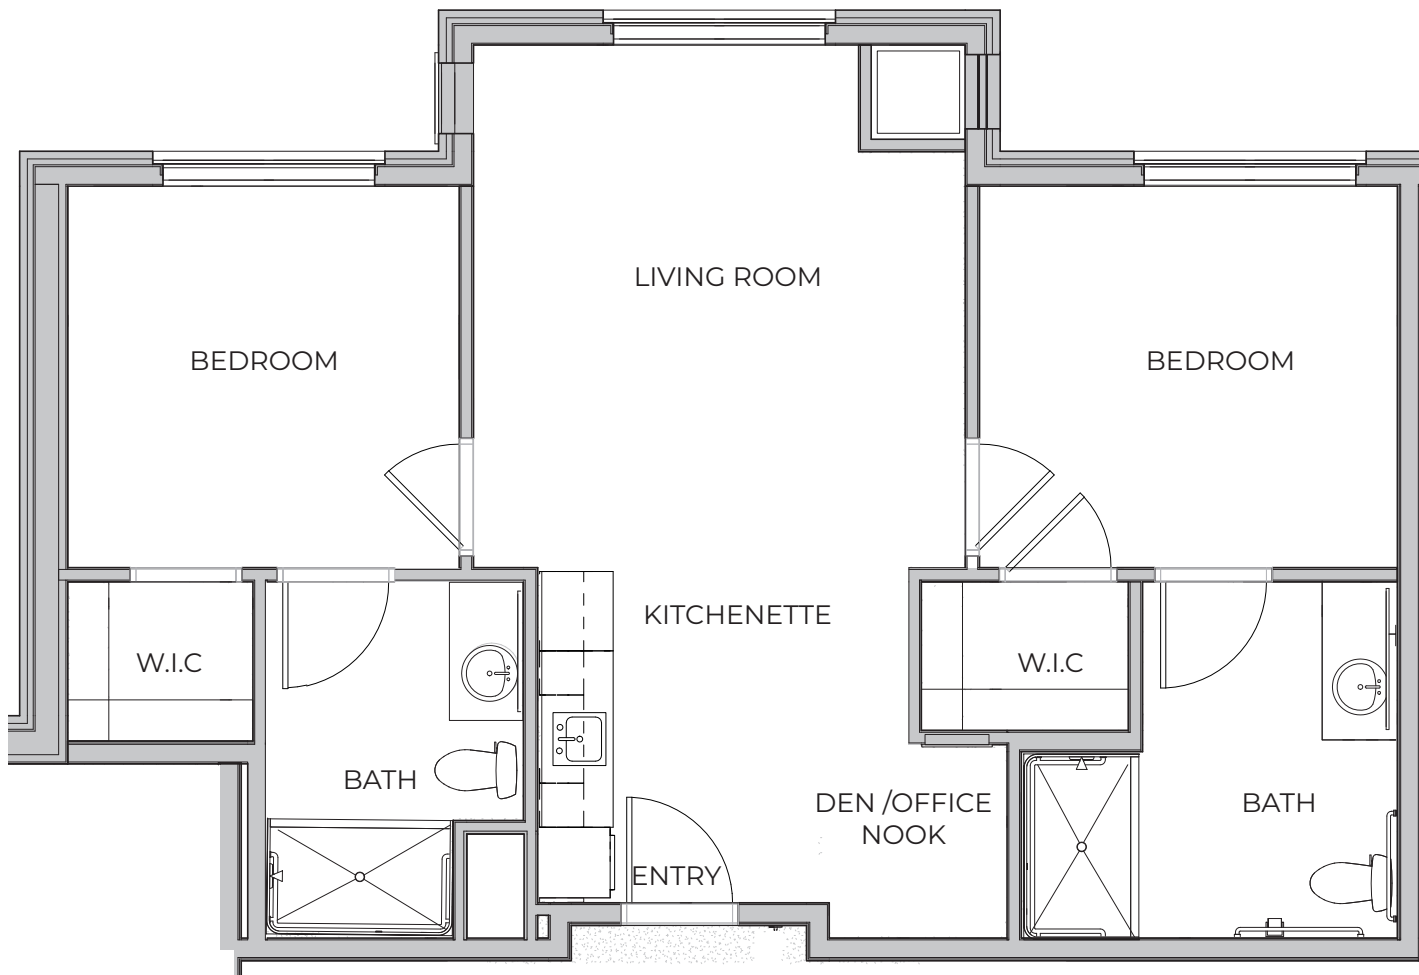

ASSISTED LIVING | **Honeycup** | Studio | 387 Sq. Ft.

ASSISTED LIVING | **Sweetspire** | 1 bed/1 bath | 468 Sq. Ft.

ASSISTED LIVING | **Jessamine** | 1 bed/1 bath | 536 Sq. Ft.

Also available with
a balcony option

ASSISTED LIVING | **Laurel** | 1 bed / 1 bath | 552 Sq. Ft.

ASSISTED LIVING | Hawthorne | 1 bed /1 bath | 614 Sq. Ft.

ASSISTED LIVING | **Dogwood** | 1 bed / 1 bath | 624 Sq. Ft.

Plan available without
Balcony

ASSISTED LIVING | **Palmetto** | 1 bed/1 bath | 638 Sq. Ft.

ASSISTED LIVING | **Wisteria** | 2 bed/2 bath | 890 Sq. Ft.