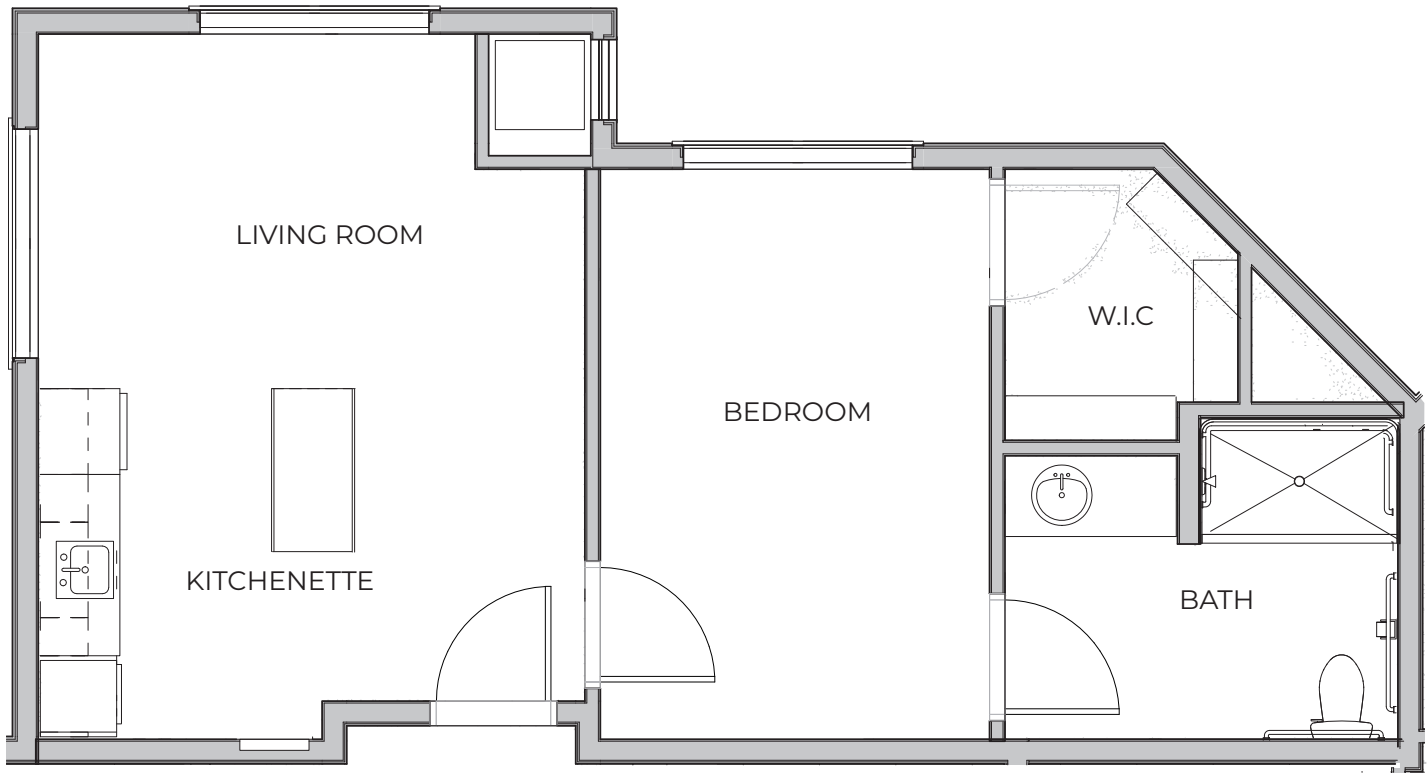

ASSISTED LIVING | **Honeycup** | Studio | 387 Sq. Ft.

ASSISTED LIVING | **Sweetspire** | 1 bed/1 bath | 468 Sq. Ft.

ASSISTED LIVING | **Jessamine** | 1 bed/1 bath | 536 Sq. Ft.

Also available with
a balcony option

ASSISTED LIVING | **Laurel** | 1 bed / 1 bath | 552 Sq. Ft.

ASSISTED LIVING | Hawthorne | 1 bed /1 bath | 614 Sq. Ft.

ASSISTED LIVING | **Dogwood** | 1 bed / 1 bath | 624 Sq. Ft.

Plan available without
Balcony

ASSISTED LIVING | **Palmetto** | 1 bed/1 bath | 638 Sq. Ft.

ASSISTED LIVING | **Wisteria** | 2 bed/2 bath | 890 Sq. Ft.