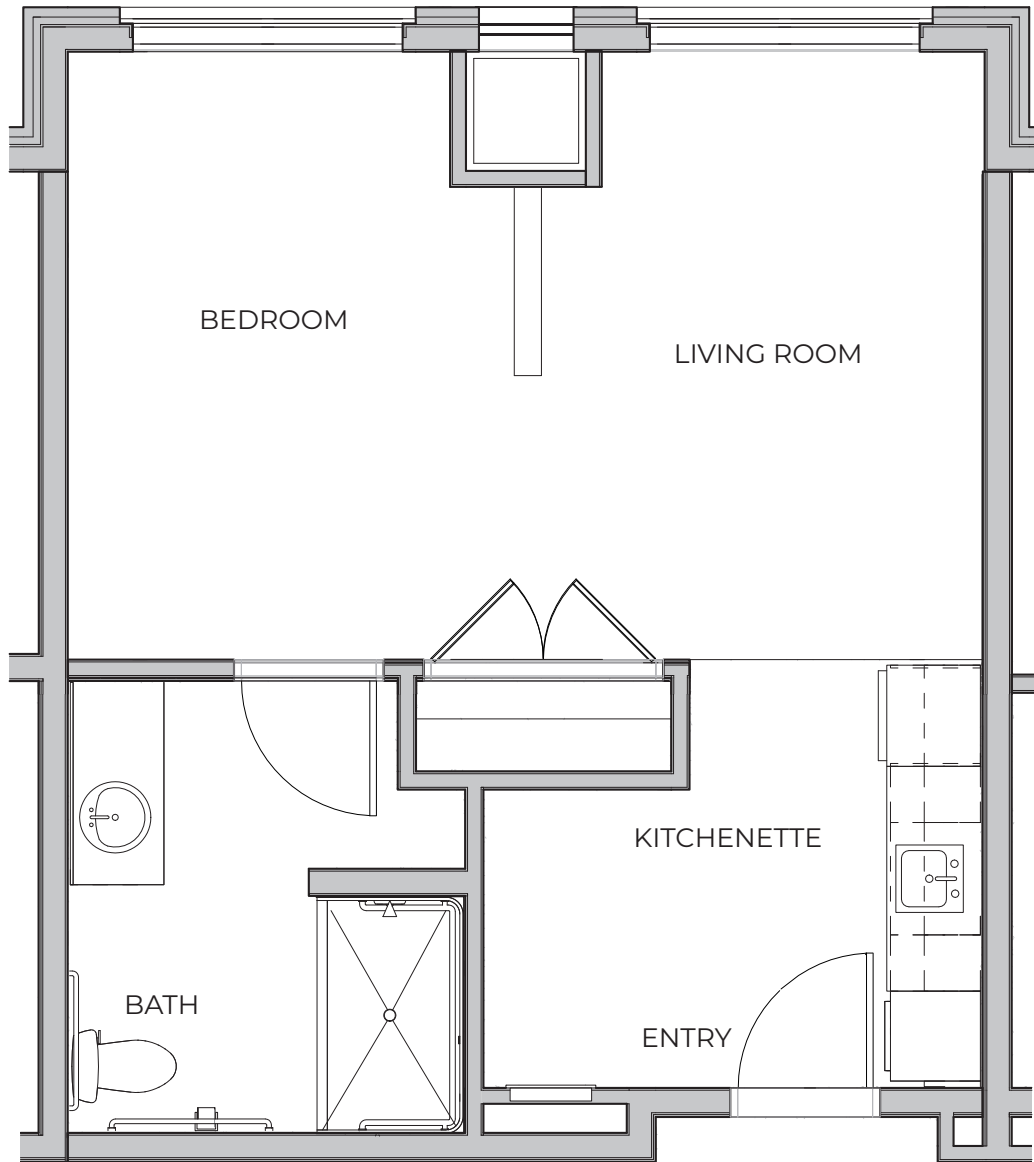

ASSISTED LIVING | **Honeycup** | Studio | 387 Sq. Ft.

ASSISTED LIVING | **Sweetspire** | 1 bed/1 bath | 468 Sq. Ft.

ASSISTED LIVING | **Jessamine** | 1 bed/1 bath | 536 Sq. Ft.

Also available with
a balcony option

ASSISTED LIVING | **Laurel** | 1 bed / 1 bath | 552 Sq. Ft.

ASSISTED LIVING | Hawthorne | 1 bed /1 bath | 614 Sq. Ft.

ASSISTED LIVING | **Dogwood** | 1 bed / 1 bath | 624 Sq. Ft.

Plan available without
Balcony

ASSISTED LIVING | **Palmetto** | 1 bed/1 bath | 638 Sq. Ft.

ASSISTED LIVING | **Wisteria** | 2 bed/2 bath | 890 Sq. Ft.