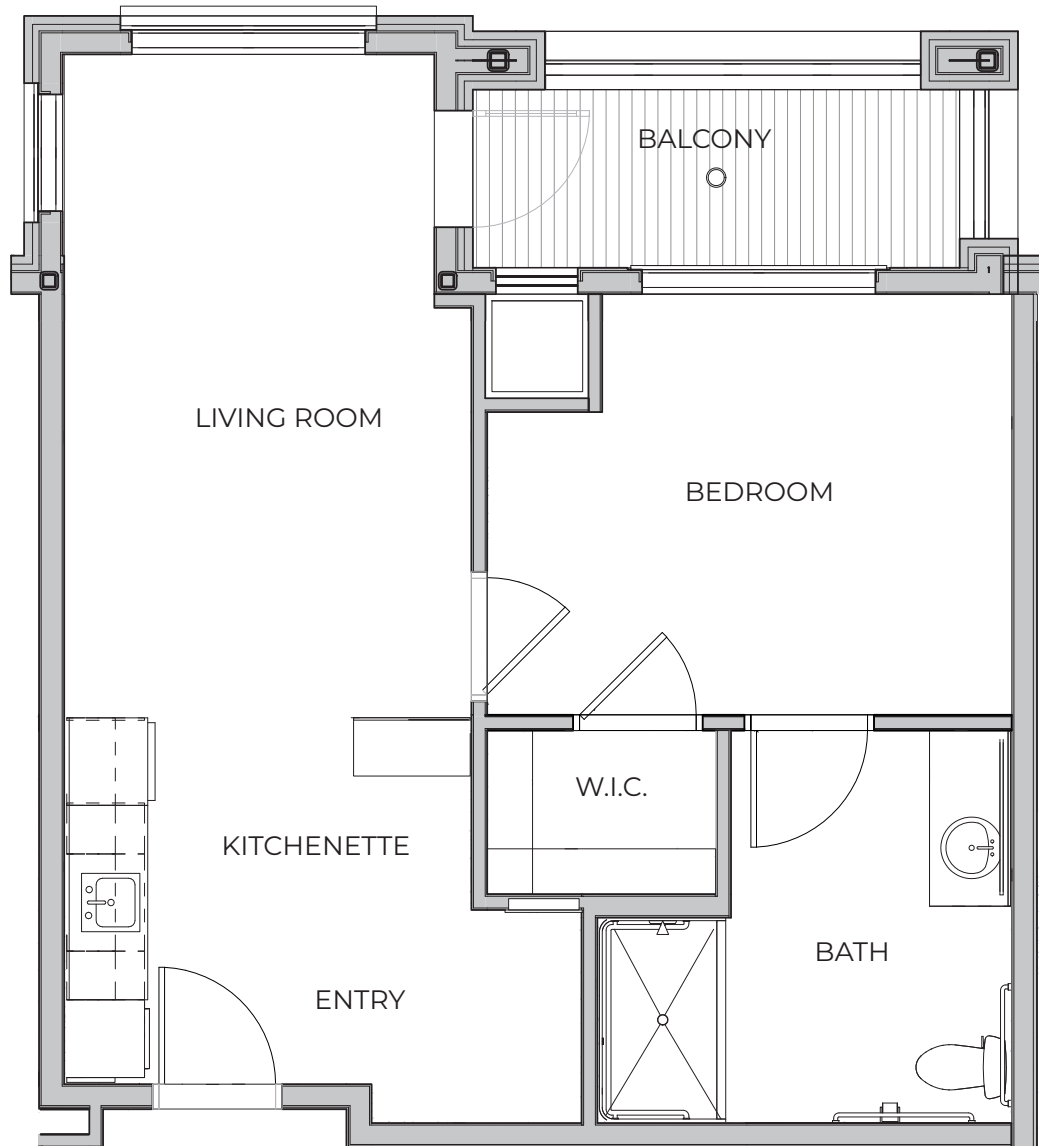

ASSISTED LIVING | **Honeycup** | Studio | 387 Sq. Ft.

ASSISTED LIVING | **Sweetspire** | 1 bed/1 bath | 468 Sq. Ft.

ASSISTED LIVING | **Jessamine** | 1 bed/1 bath | 536 Sq. Ft.

Also available with
a balcony option

ASSISTED LIVING | **Laurel** | 1 bed / 1 bath | 552 Sq. Ft.

ASSISTED LIVING | Hawthorne | 1 bed /1 bath | 614 Sq. Ft.

ASSISTED LIVING | **Dogwood** | 1 bed / 1 bath | 624 Sq. Ft.

Plan available without
Balcony

ASSISTED LIVING | **Palmetto** | 1 bed/1 bath | 638 Sq. Ft.

ASSISTED LIVING | **Wisteria** | 2 bed/2 bath | 890 Sq. Ft.