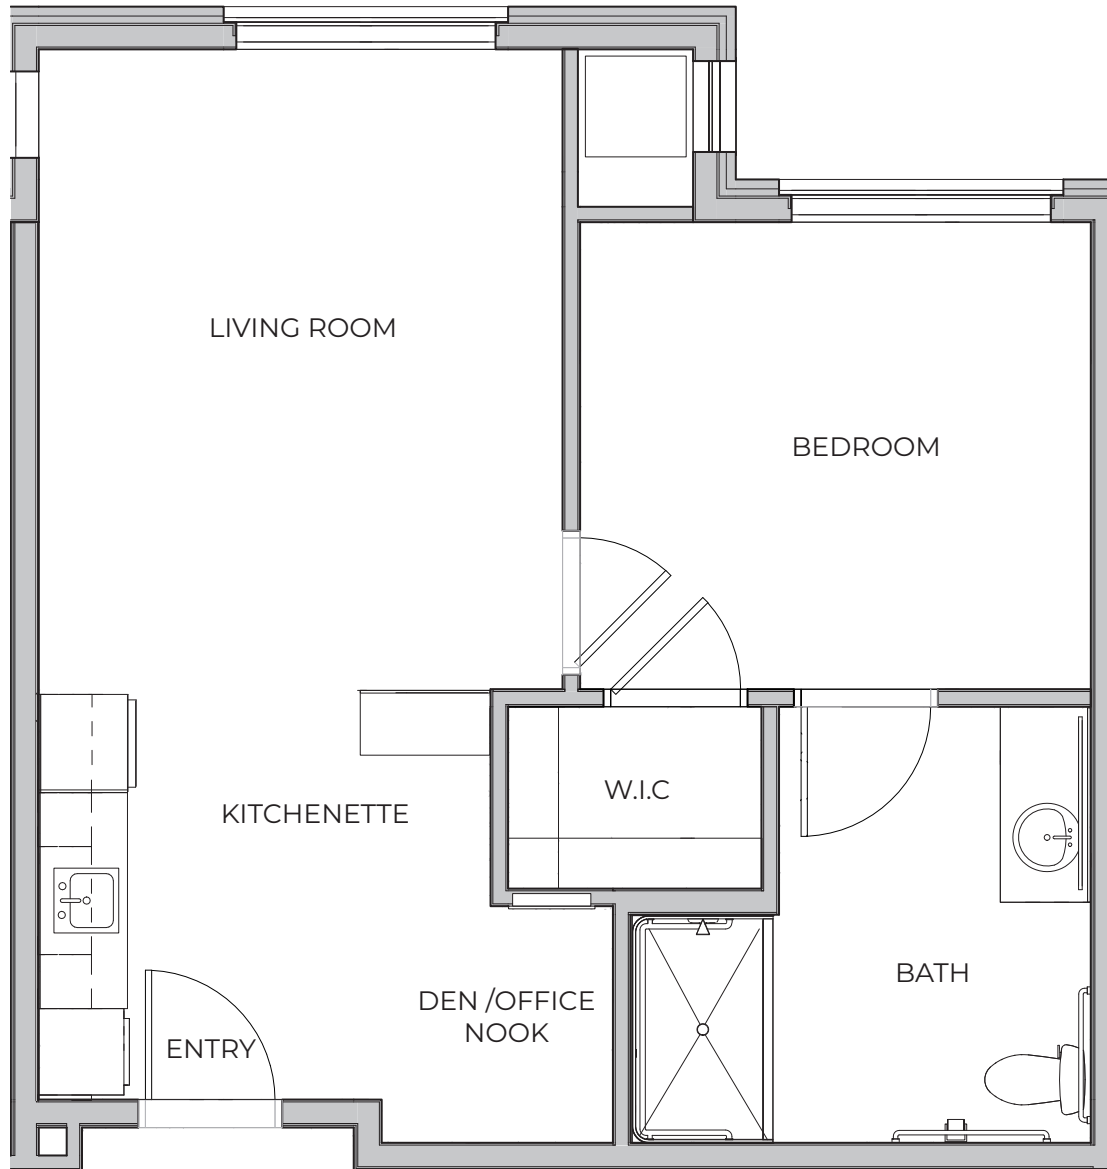

ASSISTED LIVING | **Honeycup** | Studio | 387 Sq. Ft.

ASSISTED LIVING | **Sweetspire** | 1 bed/1 bath | 468 Sq. Ft.

ASSISTED LIVING | **Jessamine** | 1 bed/1 bath | 536 Sq. Ft.

Also available with
a balcony option

ASSISTED LIVING | **Laurel** | 1 bed / 1 bath | 552 Sq. Ft.

ASSISTED LIVING | Hawthorne | 1 bed /1 bath | 614 Sq. Ft.

ASSISTED LIVING | **Dogwood** | 1 bed / 1 bath | 624 Sq. Ft.

Plan available without
Balcony

ASSISTED LIVING | **Palmetto** | 1 bed/1 bath | 638 Sq. Ft.

ASSISTED LIVING | **Wisteria** | 2 bed/2 bath | 890 Sq. Ft.