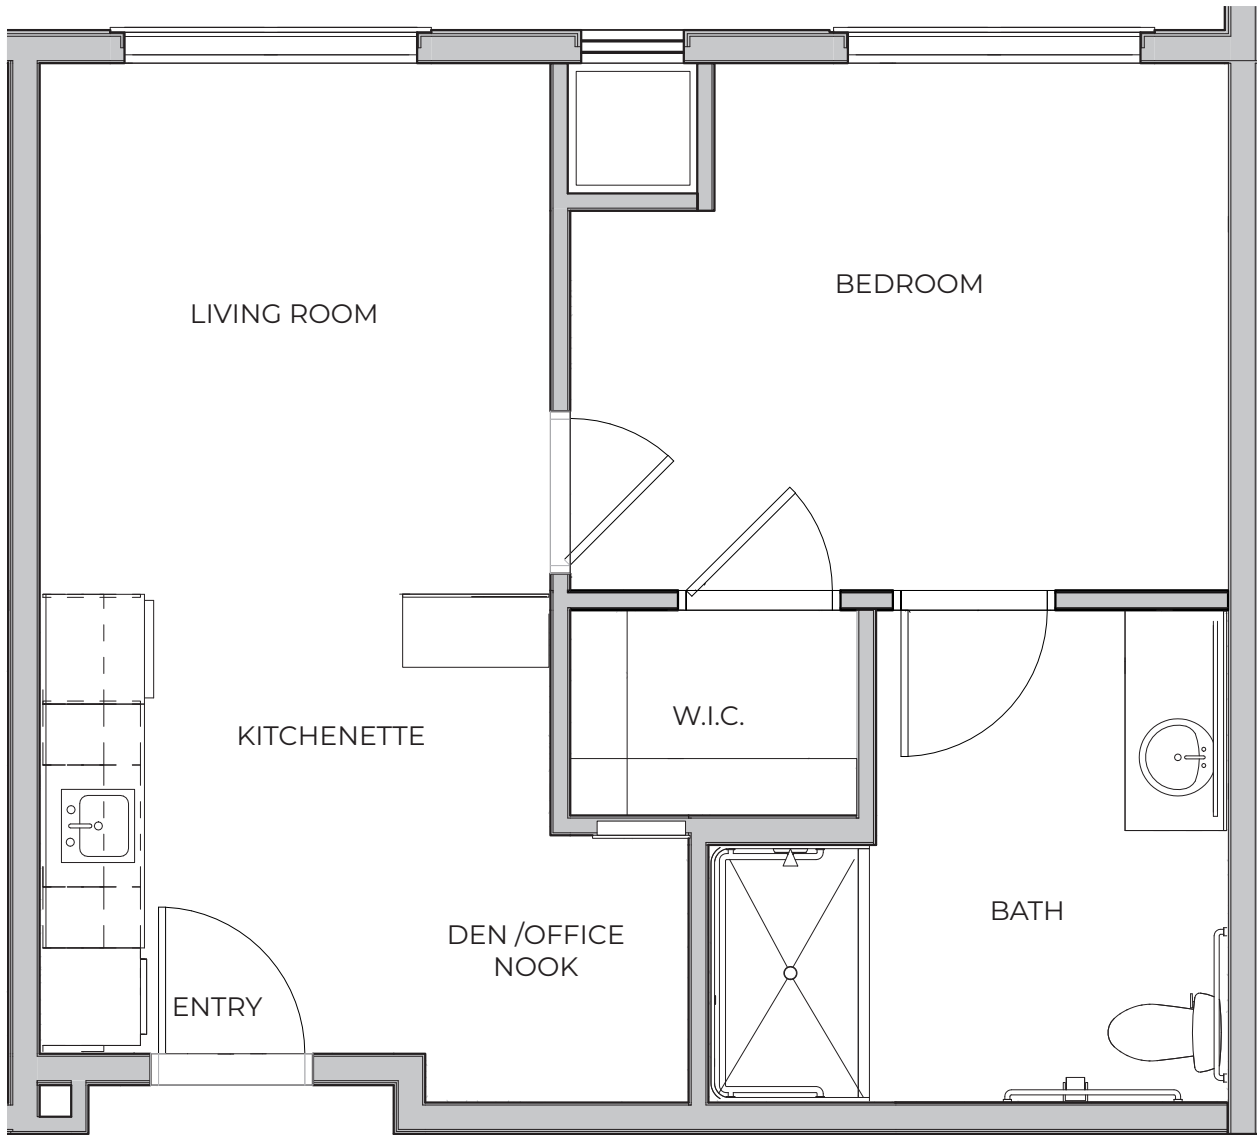

ASSISTED LIVING | **Honeycup** | Studio | 387 Sq. Ft.

ASSISTED LIVING | **Sweetspire** | 1 bed/1 bath | 468 Sq. Ft.

ASSISTED LIVING | **Jessamine** | 1 bed/1 bath | 536 Sq. Ft.

Also available with
a balcony option

ASSISTED LIVING | **Laurel** | 1 bed / 1 bath | 552 Sq. Ft.

ASSISTED LIVING | Hawthorne | 1 bed /1 bath | 614 Sq. Ft.

ASSISTED LIVING | **Dogwood** | 1 bed / 1 bath | 624 Sq. Ft.

Plan available without
Balcony

ASSISTED LIVING | **Palmetto** | 1 bed/1 bath | 638 Sq. Ft.

ASSISTED LIVING | **Wisteria** | 2 bed/2 bath | 890 Sq. Ft.