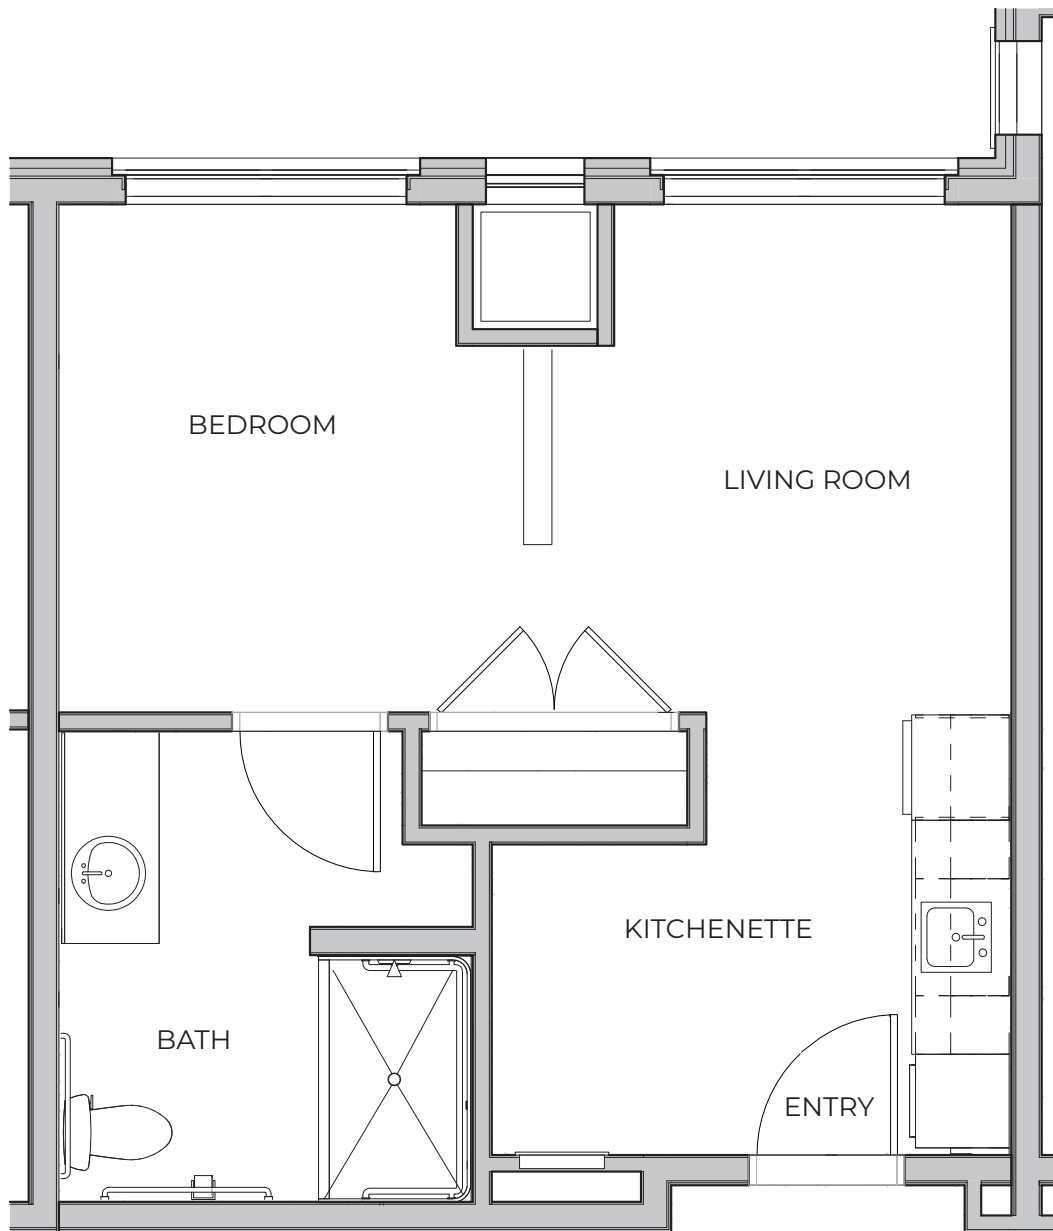

ASSISTED LIVING | **Honeycup** | Studio | 387 Sq. Ft.

ASSISTED LIVING | **Sweetspire** | 1 bed/1 bath | 468 Sq. Ft.

ASSISTED LIVING | **Jessamine** | 1 bed/1 bath | 536 Sq. Ft.

Also available with
a balcony option

ASSISTED LIVING | **Laurel** | 1 bed / 1 bath | 552 Sq. Ft.

ASSISTED LIVING | Hawthorne | 1 bed /1 bath | 614 Sq. Ft.

ASSISTED LIVING | **Dogwood** | 1 bed / 1 bath | 624 Sq. Ft.

Plan available without
Balcony

ASSISTED LIVING | **Palmetto** | 1 bed/1 bath | 638 Sq. Ft.

ASSISTED LIVING | **Wisteria** | 2 bed/2 bath | 890 Sq. Ft.